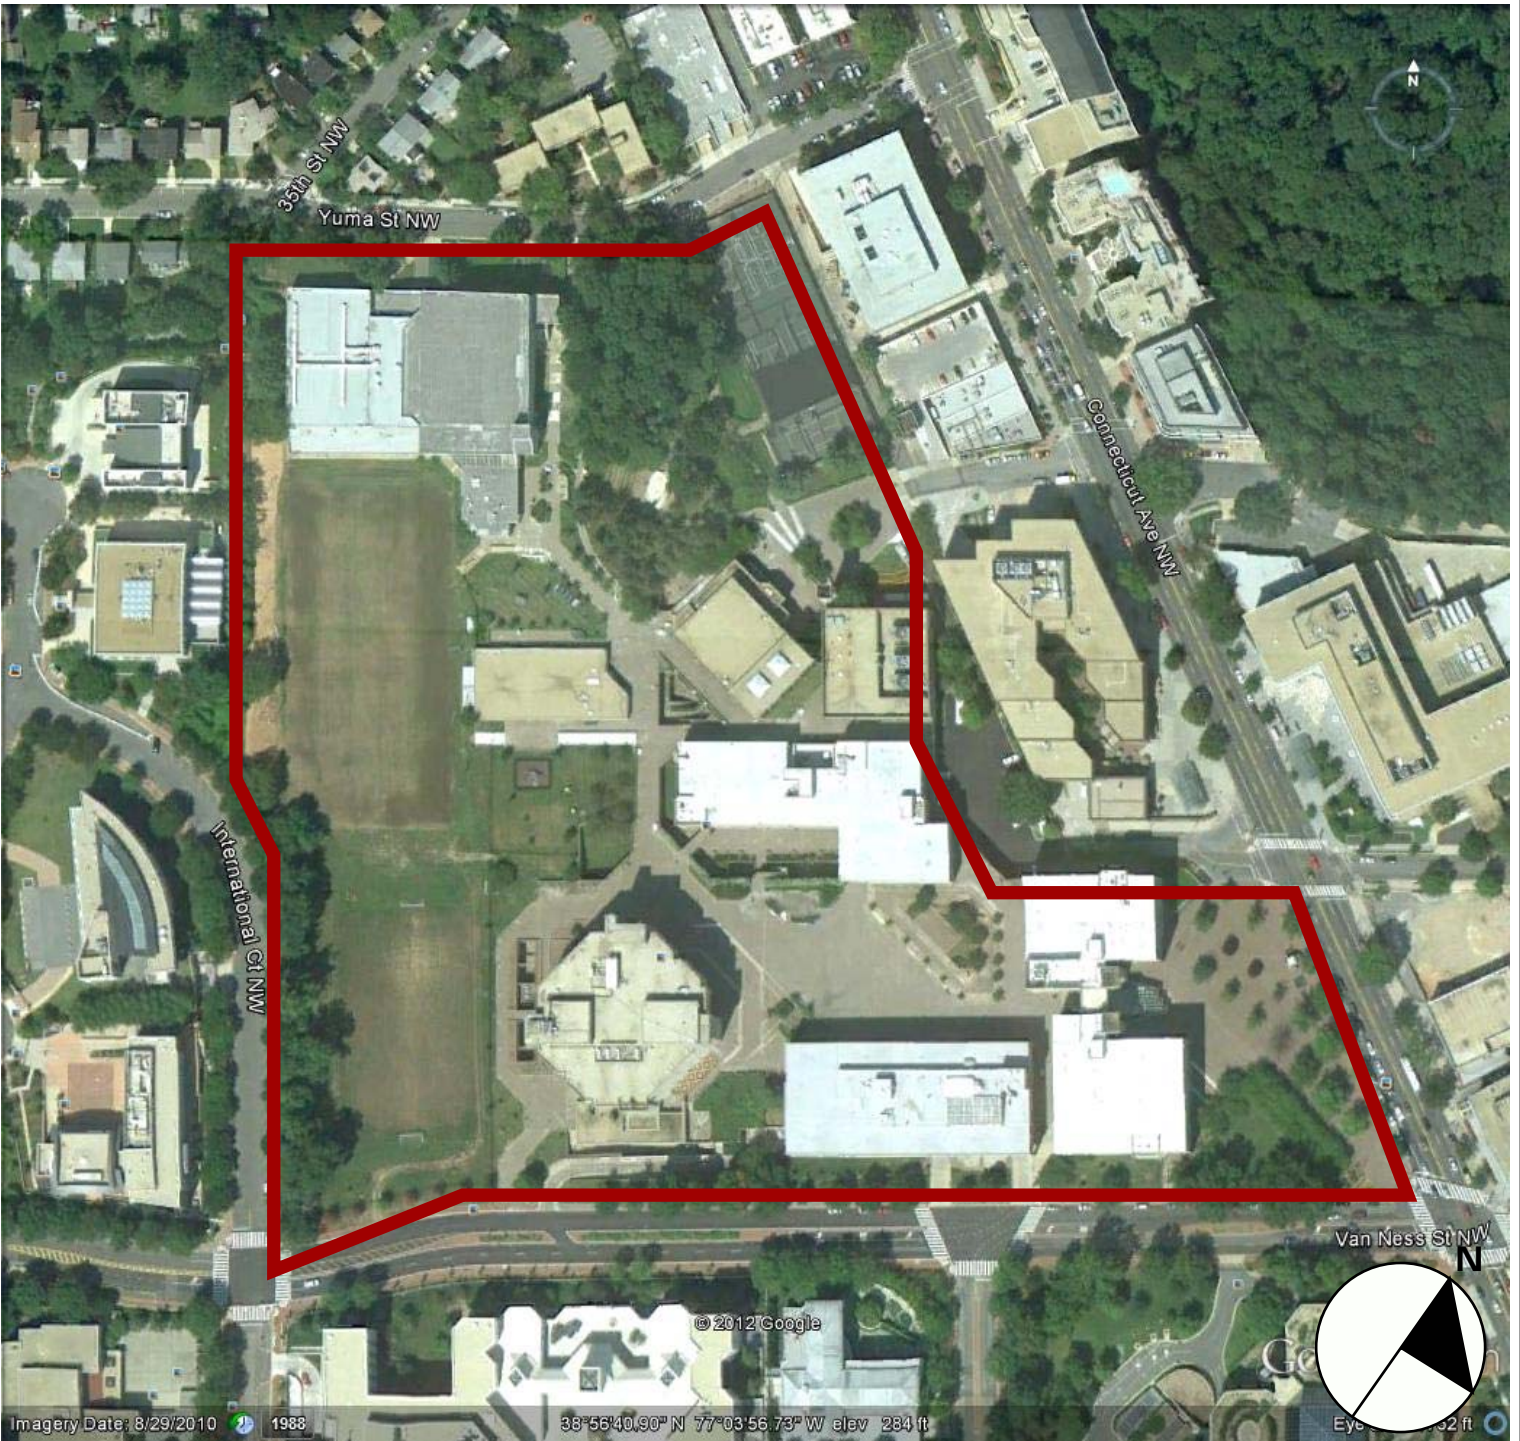

# **ATTACHMENT J.1.8**

## **VAN NESS CAMPUS LAYOUT**

**University of the District of Columbia**  
Office of the VP for Facilities, Real Estate,  
& Public Safety / Capital Construction Office

**Site:** Van Ness Campus - 4200  
Connecticut Ave NW  
**Date Issued:** 8/29/12  
**Drwn By:** ELT